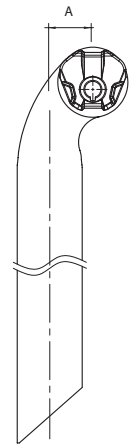

GRAVEL HANDLEBARS

Model	Discover Carbon	Discover Alloy	Discover Big Flare	Discover Medium Flare
Material	UD CARBON	AL6066	AL6066	AL6066
Top shape	ERGO	ERGO	ROUND	ERGO
Drop shape	COMPACT	COMPACT	COMPACT	COMPACT
Width C-C (W1) [cm]	40 - 42 - 44	40 - 42 - 44	42 - 44	40 - 42 - 44
Drop (D) [mm]	105	105	110	115
Reach (R) [mm]	75	75	73	65
Flare (F) [degrees]	20	20	30	12
Sweep (S) [degrees]	5	0	0	0
Width drops C-C (W2) [cm]	50 - 52 - 54	50 - 52 - 54	55.5 - 57.5	45 - 47 - 49
Cable routing	FULL INTERNAL	SEMI INTERNAL	SEMI INTERNAL	SEMI INTERNAL
Diameter [mm]	31.8	31.8	31.8	31.8
Weight (from) [grams]	205	270	255	255
Colour	BLACK	BLACK	BLACK	BLACK
Stem length [mm]	N/A	N/A	N/A	
Stem angle [degree]	N/A	N/A	N/A	

ROAD SEATPOSTS

Model	Vibe carbon	Vibe alloy	PLT	LT
Material	UD CARBON	AL2014	AL7050	AL6061
Offset (A) [mm]	0 - 20	0 - 20	0 - 20	0 - 20
Clamp construction	1 BOLT SIDE CLAMP	1 BOLT SIDE CLAMP	1 BOLT SIDE CLAMP	1 BOLT SIDE CLAMP
Diameter [mm]	27.2 - 31.6	27.2 - 31.6	27.2 - 31.6	27.2 - 30.9 - 31.6
Length [mm]	400	350	400	400
Weight (from) [grams]	199	230	265	285
Di2 battery	YES, READY	YES, COMPATIBLE	YES, COMPATIBLE	YES, COMPATIBLE
Colour	BLACK	BLACK	BLACK	BLACK

DISCOVER GRAVEL SEATPOST

Model	Discover Seatpost
Material	UD CARBON, DYNEEMA
Offset (A) [mm]	20
Clamp construction	1 BOLT SIDE CLAMP
Diameter [mm]	27.2 - 31.6
Length [mm]	400
Weight (from) [grams]	205
Di2 battery	YES, READY
Colour	BLACK / DYNEEMA

MTB SEATPOSTS

Model	Tharsis XC	Koryak	LT	FRS
Material	UD CARBON	AL7050	AL6061	AL6061
Offset (A) [mm]	0	0 - 20	0 - 20	0
Clamp construction	1 BOLT SIDE CLAMP	1 BOLT SIDE CLAMP	1 BOLT SIDE CLAMP	1 BOLT SIDE CLAMP
Diameter [mm]	27.2 - 30.9 - 31.6	27.2 - 30.9 - 31.6	27.2 - 30.9 - 31.6	30.9 - 31.6
Length [mm]	400	400	400	350
Weight (from) [grams]	199	246	285	270
Di2 battery	YES, READY	YES, COMPATIBLE	YES, COMPATIBLE	NO
Colour	BLACK	BLACK	BLACK	BLACK