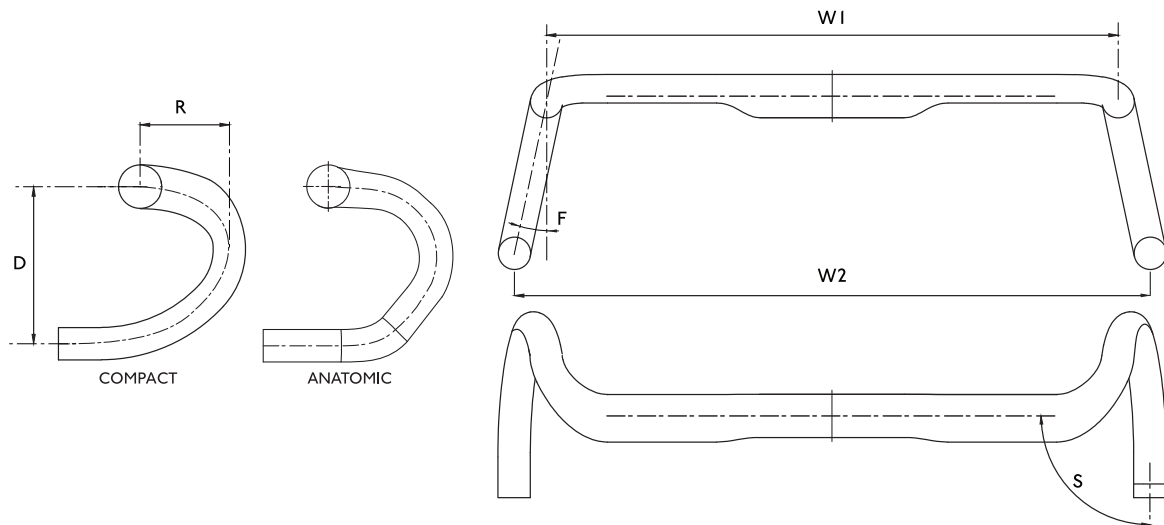

GRAVEL HANDLEBARS

Model	Discover Carbon	Discover Alloy	Discover Big Flare	Discover Medium Flare
Material	UD CARBON	AL6066	AL6066	AL6066
Top shape	ERGO	ERGO	ROUND	ERGO
Drop shape	COMPACT	COMPACT	COMPACT	COMPACT
Width C-C (W1) [cm]	40 - 42 - 44	40 - 42 - 44	42 - 44	40 - 42 - 44
Drop (D) [mm]	105	105	110	115
Reach (R) [mm]	75	75	73	65
Flare (F) [degrees]	20	20	30	12
Sweep (S) [degrees]	5	0	0	0
Width drops C-C (W2) [cm]	50 - 52 - 54	50 - 52 - 54	55.5 - 57.5	45 - 47 - 49
Cable routing	FULL INTERNAL	SEMI INTERNAL	SEMI INTERNAL	SEMI INTERNAL
Diameter [mm]	31.8	31.8	31.8	31.8
Weight (from) [grams]	205	270	255	255
Colour	BLACK	BLACK	BLACK	BLACK
Stem length [mm]	N/A	N/A	N/A	
Stem angle [degree]	N/A	N/A	N/A	

ROAD SEATPOSTS

Model	Vibe carbon	Vibe alloy	PLT	LT
Material	UD CARBON	AL2014	AL7050	AL6061
Offset (A) [mm]	0 - 20	0 - 20	0 - 20	0 - 20
Clamp construction	1 BOLT SIDE CLAMP	1 BOLT SIDE CLAMP	1 BOLT SIDE CLAMP	1 BOLT SIDE CLAMP
Diameter [mm]	27.2 - 31.6	27.2 - 31.6	27.2 - 31.6	27.2 - 30.9 - 31.6
Length [mm]	400	350	400	400
Weight (from) [grams]	199	230	265	285
Di2 battery	YES, READY	YES, COMPATIBLE	YES, COMPATIBLE	YES, COMPATIBLE
Colour	BLACK	BLACK	BLACK	BLACK

DISCOVER GRAVEL SEATPOST

Model	Discover Seatpost
Material	UD CARBON, DYNEEMA
Offset (A) [mm]	20
Clamp construction	1 BOLT SIDE CLAMP
Diameter [mm]	27.2 - 31.6
Length [mm]	400
Weight (from) [grams]	205
Di2 battery	YES, READY
Colour	BLACK / DYNEEMA

MTB SEATPOSTS

Model	Tharsis XC	Koryak	LT	FRS
Material	UD CARBON	AL7050	AL6061	AL6061
Offset (A) [mm]	0	0 - 20	0 - 20	0
Clamp construction	1 BOLT SIDE CLAMP	1 BOLT SIDE CLAMP	1 BOLT SIDE CLAMP	1 BOLT SIDE CLAMP
Diameter [mm]	27.2 - 30.9 - 31.6	27.2 - 30.9 - 31.6	27.2 - 30.9 - 31.6	30.9 - 31.6
Length [mm]	400	400	400	350
Weight (from) [grams]	199	246	285	270
Di2 battery	YES, READY	YES, COMPATIBLE	YES, COMPATIBLE	NO
Colour	BLACK	BLACK	BLACK	BLACK